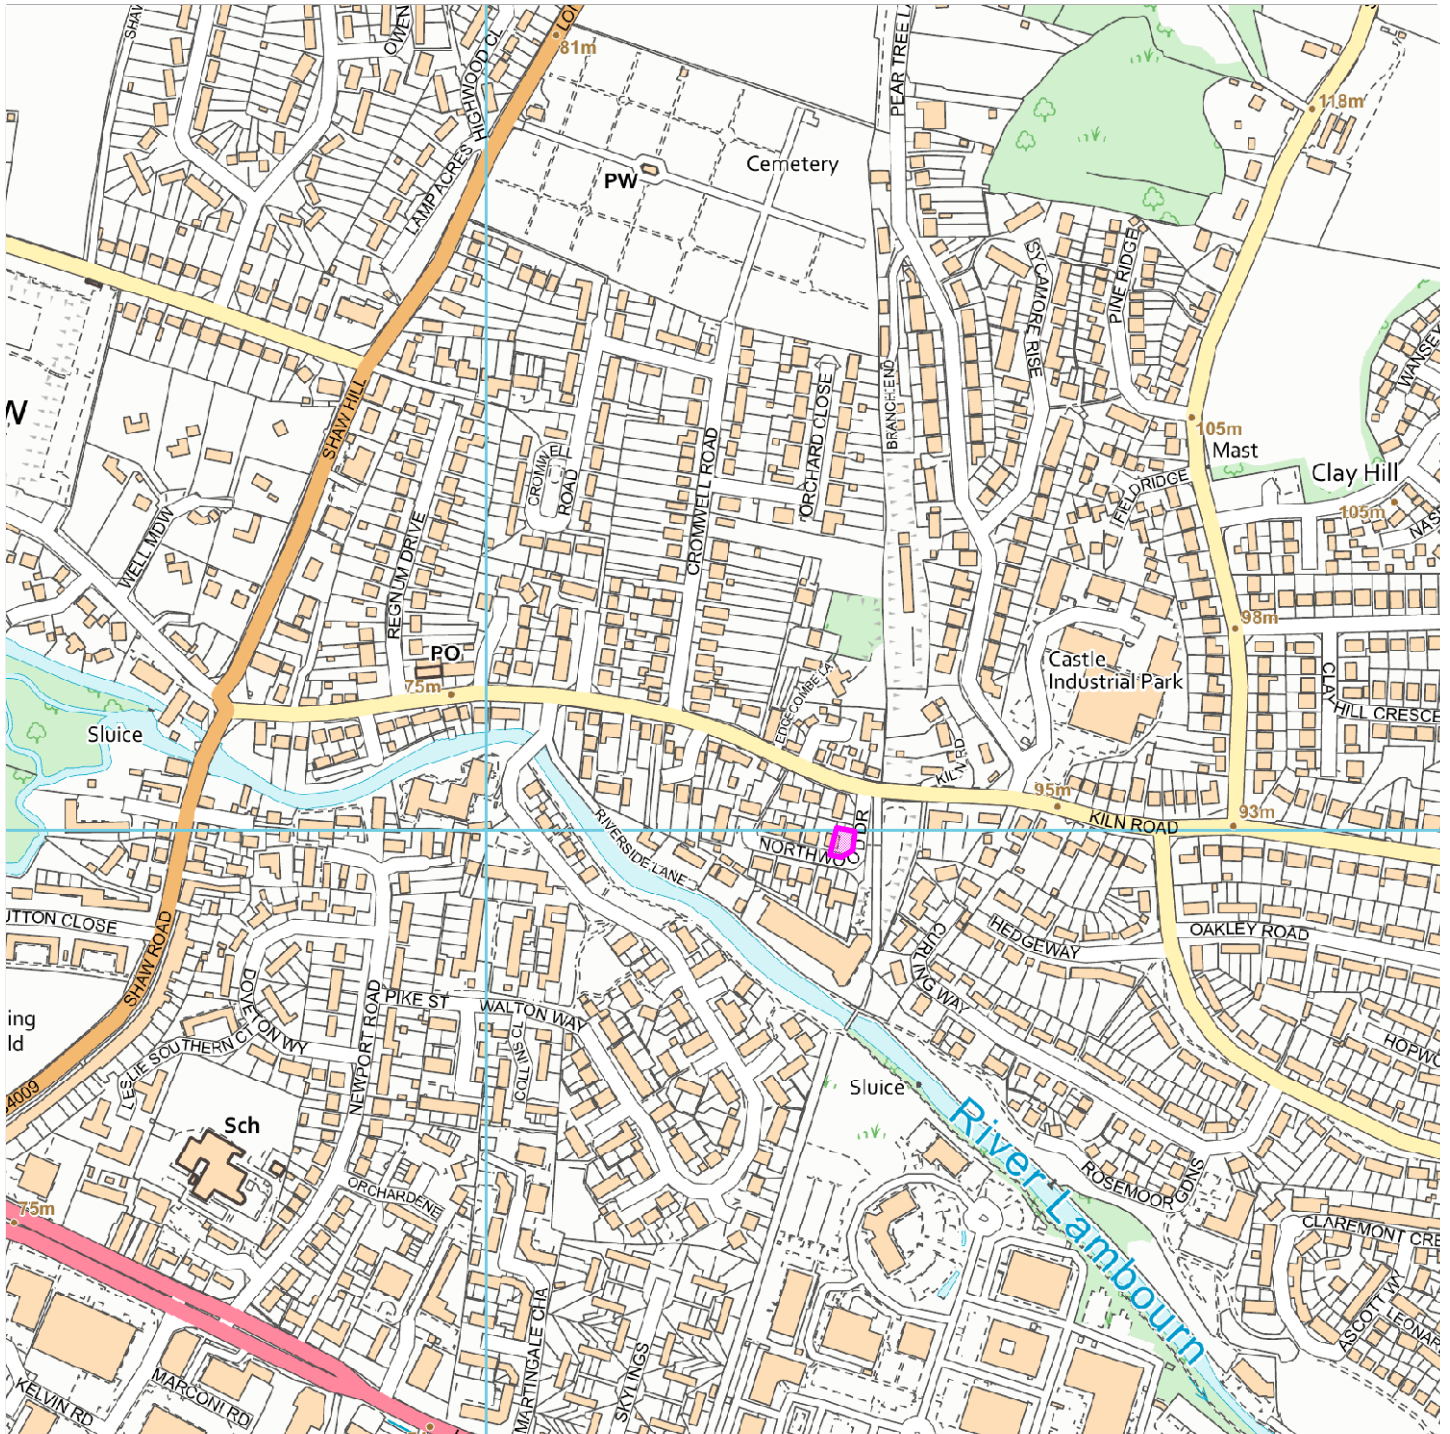

19/00577/FULD

6 Northwood Drive, Newbury RG14 2HB

Map Centre Coordinates :

Scale : 1:5740

Reproduced from the Ordnance Survey map with the permission of the Controller of Her Majesty's Stationery Office © Crown Copyright 2003.

Unauthorised reproduction infringes Crown Copyright and may lead to prosecution or civil proceedings .

Organisation	West Berkshire Council
Department	
Comments	Not Set
Date	20 June 2019
SLA Number	0100024151